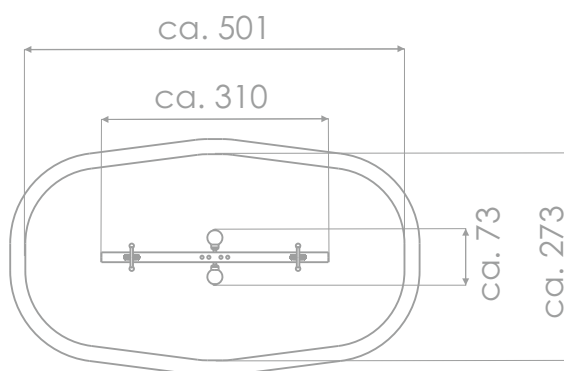

#### INFORMATION ABOUT THE PRODUCT

Dimensions	ca.73 x 310 cm
Safety zone	ca.273 x 501 cm
Safety zone area	ca.11 m <sup>2</sup>
Overall height	ca.105 cm
Free fall height	ca.90 cm
Amount of users	2 persons
Product complies with EN 1176-1:2017-12	YES
Availability of spare parts	YES
Age range	3 - 12

According to EN 1176-1:2017-12 norm, the product requires applying a safety surface according to the product's free fall height.

Visualisation is for reference only,  
actual appearance may vary.

SCALE 1:100