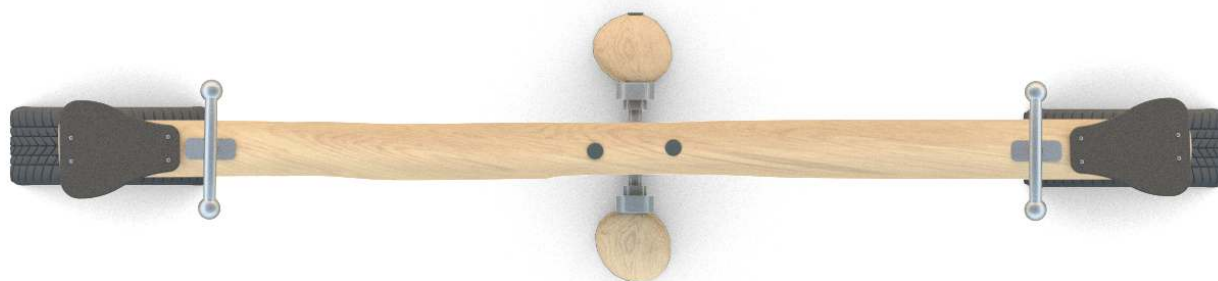

SWINGING

SOCIALIZING

#### INFORMATION ABOUT THE PRODUCT

Dimensions	ca.73 x 310 cm
Safety zone	ca.273 x 501 cm
Safety zone area	ca.11 m <sup>2</sup>
Overall height	ca.105 cm
Free fall height	ca.90 cm
Amount of users	2 persons
Product complies with EN 1176-1:2017-12	YES
Availability of spare parts	YES
Age range	3 - 12

According to EN 1176-1:2017-12 norm, the product requires applying a safety surface according to the product's free fall height.

Visualisation is for reference only,  
actual appearance may vary.

SCALE 1:100

### MATERIALS:

<p>NATURAL ROBINIA WOOD</p>	<p>ANTI-SLIP HEXA 18 MM PLATFORM PLATE</p>	<p>ELEMENTS CONSTRUCTION MADE OF STAINLESS STEEL ASISI 304</p>	<p>SOLID CONSTRUCTION MADE OF BLACKSTEEL S235JR, CLEANED IN THE SANDBLASTING PROCESS</p>